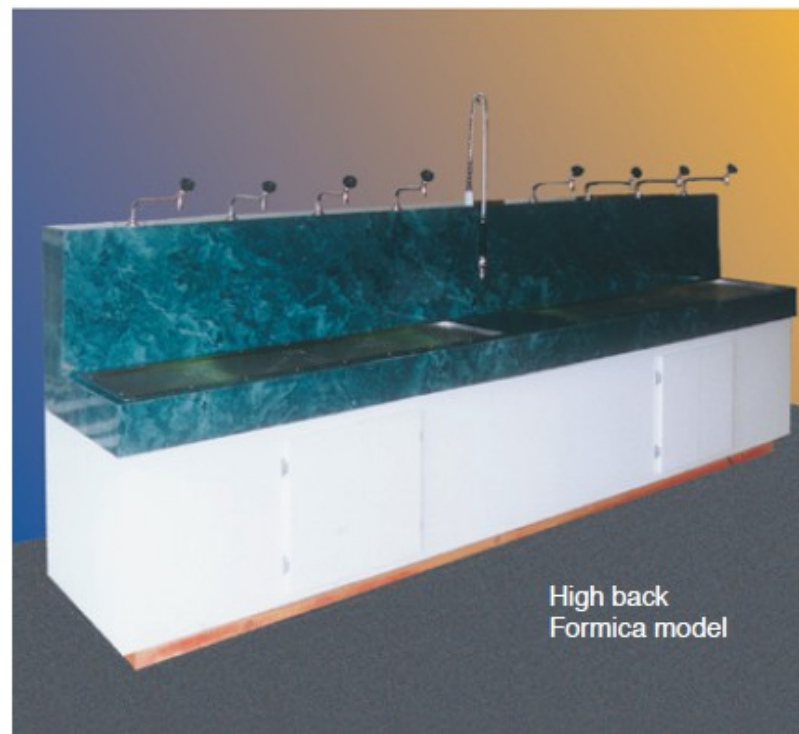

FILLSTATION

The **FILLSTATION™** provides the easiest, fastest method for filling a variety of water containers for water stores.

FILLSTATION™ is available with either a custom Corian or attractive Formica finish with many colors to choose from.

FILLSTATION™ comes with 4, 6 or 8 fill outlets for your convenience, and is available in either a high back or low back model.

FILLSTATION™ is pre-plumbed and ready to install upon delivery.

Low back
Corian model

High back
Formica model

Features

- **Finish**—Choice of assorted Corian or Formica colors
- **Low back Fill Station**—Chrome plated brass nozzles
- **High back Fill Station**—Chrome plated brass nozzles
- **Handheld Fills**—Available at no extra charge
- **Sinks**—Stainless steel
- **Cross contamination guards**
- **Storage and access doors**
- **Pre-plumbed and ready to install**
- **Available in two models**—High back; Low back

Specifications

Plumbing—1" water inlet; 1" drain line

Length	Height	Depth	Door Opening	Table Ht.
8 Fill—Low Back (Corian or Formica)				
9'-10"	38"	30"	19"x 19"	33 3/4
8 Fill—High Back (Formica only)				
9'-10"	52 3/4"	30"	19"x 19"	33 3/4
6 Fill—Low Back (Corian or Formica)				
9'-10"	38"	30"	19"x19"	33 3/4
6 Fill—High Back				
9'-10"	52 3/4"	30"	19"x19"	33 1/2
4 Fill—Low Back				
4'-10"	38"	30"	19"x19"	33 1/2
4 Fill—High Back				
4'-10"	52 3/4"	30"	19"x19"	33 1/2